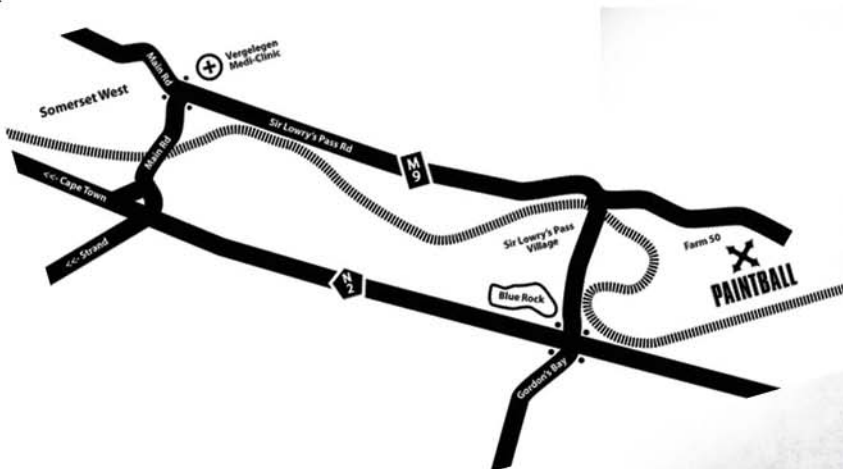

GEAR UP SOLDIER

You are invited to the ultimate birthday party.

DATE: _____

TIME: _____

RSVP: _____

BATTLE FIELD: X PAINTBALL

First right hand gate after Farm 50, Sir Lowry's Pass Rd,
Somerset West, Cape Town

*wear old layered clothing and closed shoes _____ has _____
all _____ as _____ capture the flag _____ adds
watch tower _____ hidden _____ a _____ shot.

FIELD MAP

GEAR UP SOLDIER

You are invited to the ultimate birthday party.

DATE: _____

TIME: _____

RSVP: _____

BATTLE FIELD: X PAINTBALL

First right hand gate after Farm 50, Sir Lowry's Pass Rd,
Somerset West, Cape Town

*wear old layered clothing and closed shoes _____ has _____
all _____ as _____ capture the flag _____ adds
watch tower _____ hidden _____ a _____ shot.

FIELD MAP